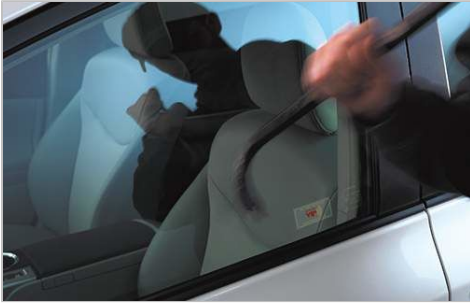

January 11, 2020

Interior Accessories

Security System

$375.80

Help protect your investment with our security system. With enhanced sensors, the system detects unauthorized entries and activates an alarm to help deter thieves.