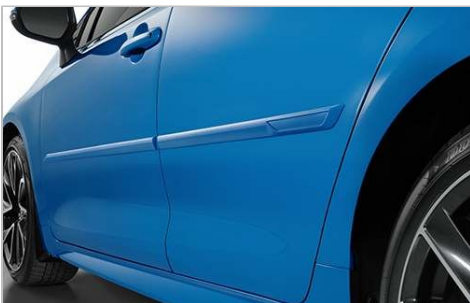

Body Side Mouldings

$267.00

Colour-matched body side mouldings help protect door panels against careless door swings, runaway shopping carts and other parking lot mishaps while adding a little extra exterior styling.